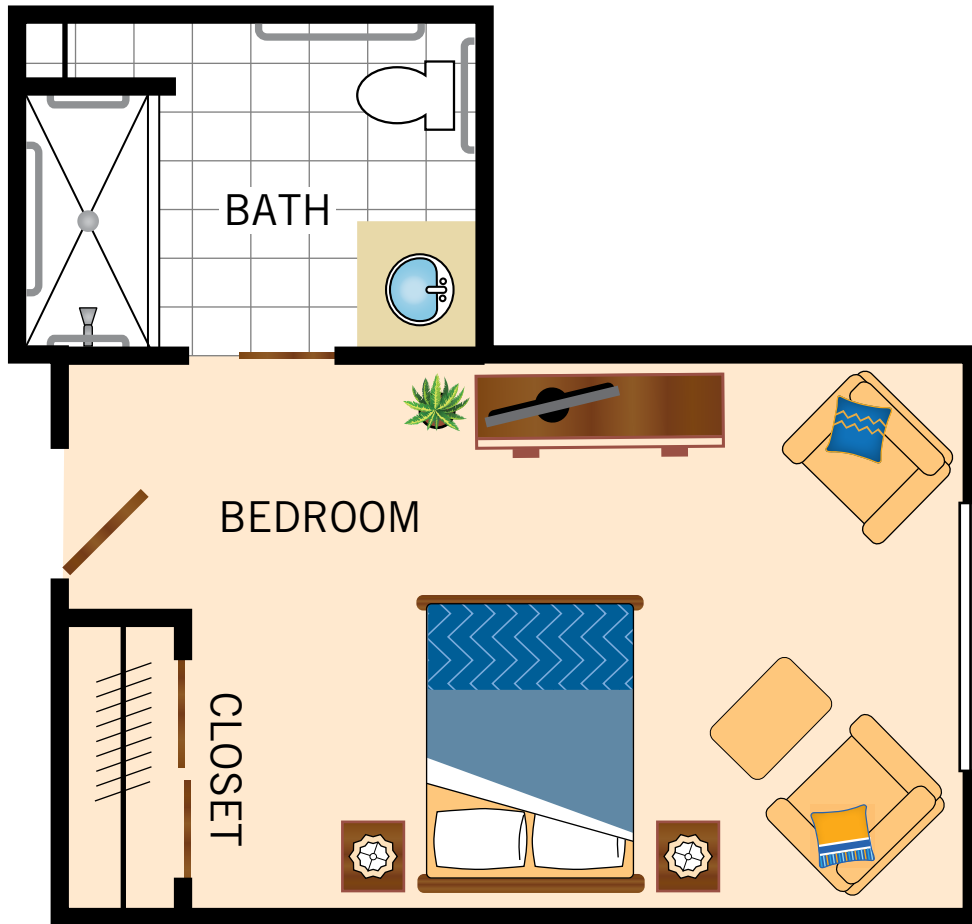

STUDIO
AGAVE
252 Square Feet

Floor plans are not to scale and are shown for comparative purposes only.
Actual apartment floor plans may have minor variations.

**STUDIO
WILLOW**
384 Square Feet

Floor plans are not to scale and are shown for comparative purposes only.
Actual apartment floor plans may have minor variations.

**SHARED SUITE
GLOBEMALLOW**
516 Square Feet

Floor plans are not to scale and are shown for comparative purposes only.
Actual apartment floor plans may have minor variations.