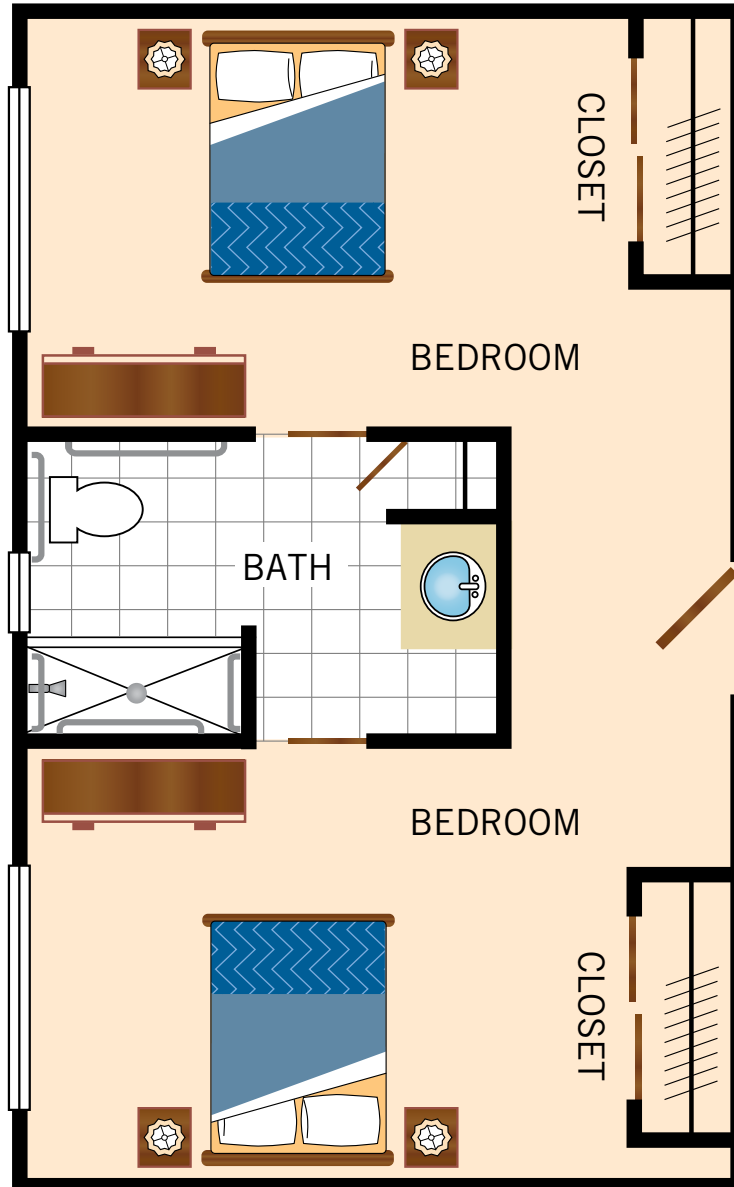

STUDIO
AGAVE
252 Square Feet

Floor plans are not to scale and are shown for comparative purposes only.
Actual apartment floor plans may have minor variations.

**STUDIO
WILLOW**
384 Square Feet

Floor plans are not to scale and are shown for comparative purposes only.
Actual apartment floor plans may have minor variations.

**SHARED SUITE
GLOBEMALLOW**
516 Square Feet

Floor plans are not to scale and are shown for comparative purposes only.
Actual apartment floor plans may have minor variations.