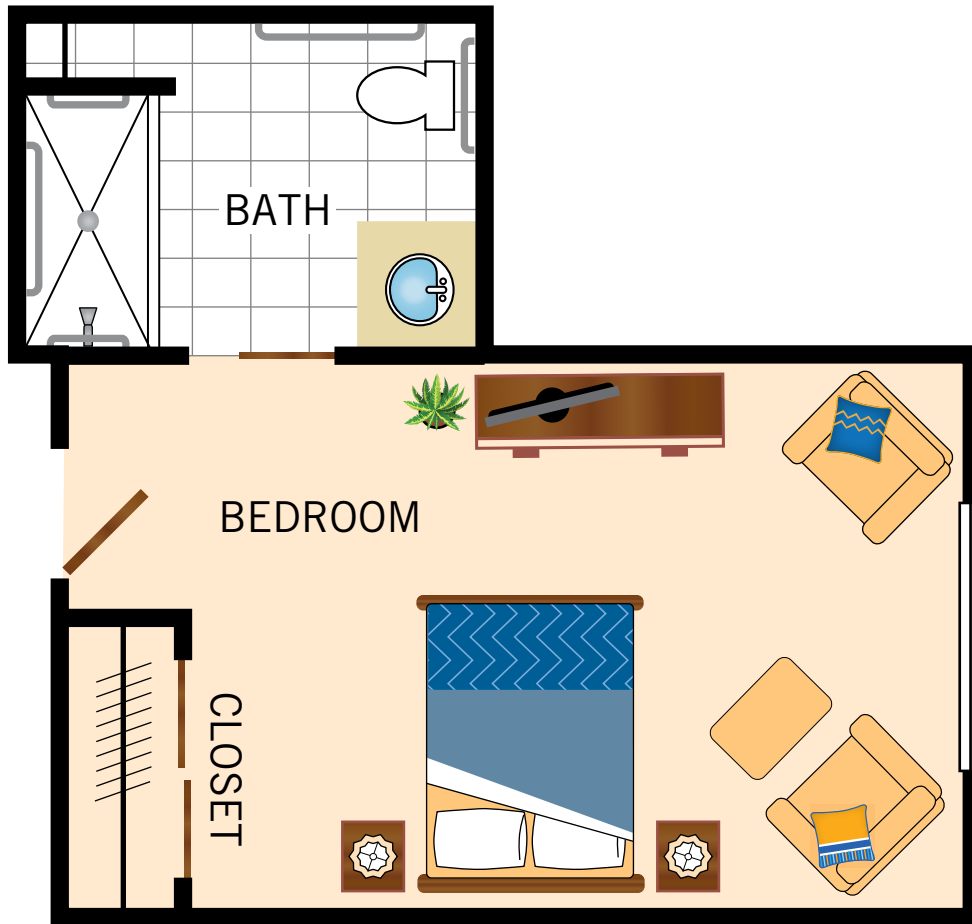

**STUDIO**  
**AGAVE**  
252 Square Feet

Floor plans are not to scale and are shown for comparative purposes only.  
Actual apartment floor plans may have minor variations.

**STUDIO  
WILLOW**  
384 Square Feet

Floor plans are not to scale and are shown for comparative purposes only.  
Actual apartment floor plans may have minor variations.

**SHARED SUITE  
GLOBEMALLOW**  
516 Square Feet

Floor plans are not to scale and are shown for comparative purposes only.  
Actual apartment floor plans may have minor variations.