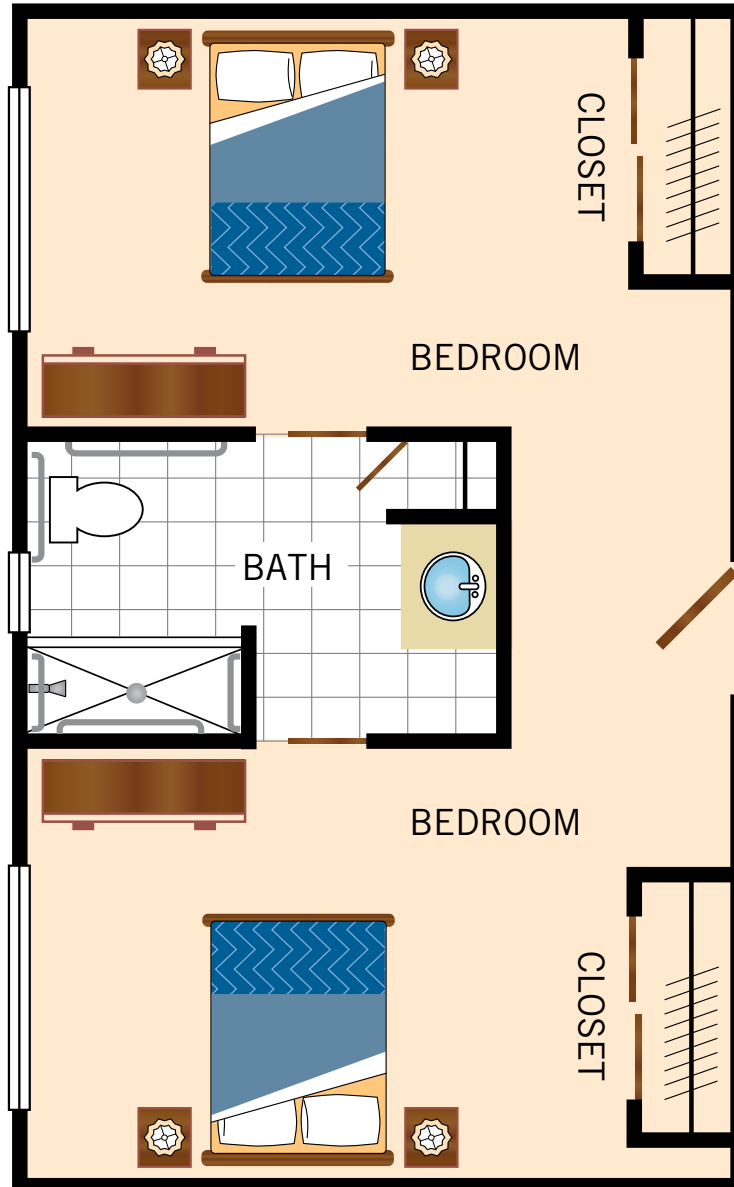

**STUDIO**  
**AGAVE**  
252 Square Feet

Floor plans are not to scale and are shown for comparative purposes only.  
Actual apartment floor plans may have minor variations.

**STUDIO  
WILLOW**  
384 Square Feet

Floor plans are not to scale and are shown for comparative purposes only.  
Actual apartment floor plans may have minor variations.

**SHARED SUITE  
GLOBEMALLOW**  
516 Square Feet

Floor plans are not to scale and are shown for comparative purposes only.  
Actual apartment floor plans may have minor variations.